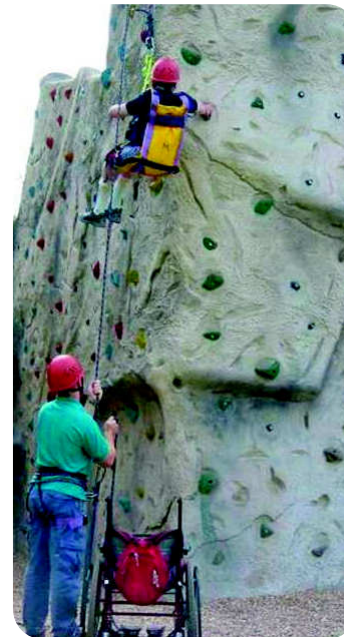

Activenture

Woodrow High House
Hindleap Warren

Thinking about
your career?

Experience

This is a fantastic way of gaining **new skills for your CV**.

Employers, colleges and universities want to see **what you have done** in your own time.

A Life Changing Experience!

Activenture organises **residential adventure weeks for young people with disabilities and special needs** (ages 8-18 years) **throughout the school holidays**. This would not be possible without **both adult and young volunteers** who attend these weeks - many have made life changing decisions as result! Could you be one of them?

Adventure for all Abilities!

Volunteers from across the country work alongside these young people to encourage them to **participate in our activities**. Whatever your chosen career or background, the experience you will gain will be invaluable! We are proud to also see so **many retired volunteers in action** giving their valuable guidance. All volunteers attend a **free certified induction training day**.